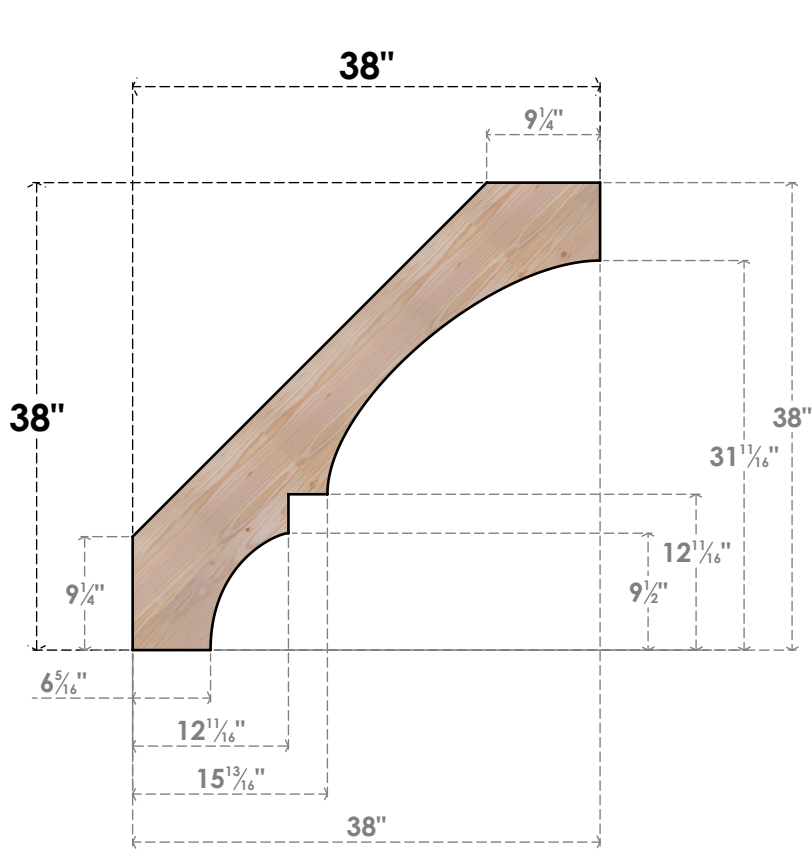

BRC06X38X38BOA00SDF

5 1/2"W X 38"D X 38"H BALBOA SMOOTH BRACE, DOUGLAS FIR

SIDE

FRONT

EKENA MILLWORK
 2300 WEST MAIN ST.
 CLARKSVILLE, TX 75426
 TOLL FREE: 866-607-0453
 WWW.EKENAMILLWORK.COM

NOTES

1. INSTALLATION TO BE COMPLETED IN ACCORDANCE WITH MANUFACTURER'S SPECIFICATIONS.
2. DRAWING MAY NOT BE TO SCALE
3. THIS DRAWING IS INTENDED FOR DESIGN AND PLANNING PURPOSES ONLY.
4. ALL INFORMATION CONTAINED HEREIN WAS CURRENT AT THE TIME OF DEVELOPMENT BUT MUST BE REVIEWED AND APPROVED BY THE PRODUCT MANUFACTURER TO BE CONSIDERED ACCURATE.
5. PRODUCTS ARE NOT KILN DRIED. THIS ITEM IS UNIQUE AND WILL CONTAIN THE NATURAL VARIATIONS THAT THE WOOD SPECIES OFFERS. THIS MAY RESULT IN VARIATIONS UP TO 1/4"